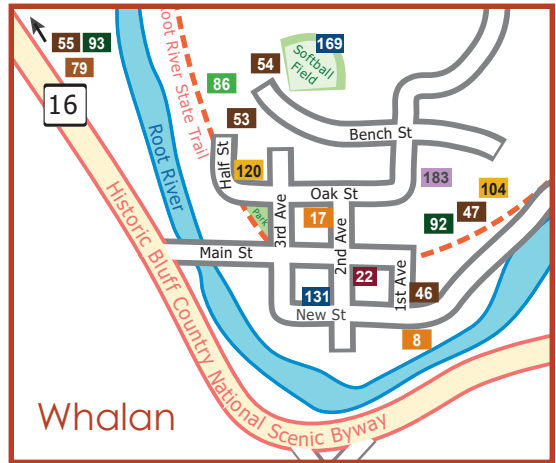

GOLF

1. 86 Gator Greens Mini Golf
2. 87 Lanesboro Public Golf Club
3. 88 Niagara Cave Mini Golf
4. 89 Rivers Bend Golf Course at Old Barn Resort

OUTFITTERS

1. 92 Cedar Valley Resort Outfitters
2. 93 Eagle Cliff Campground Outfitters
3. 94 Little River General Store & Outfitters
4. 95 River Rats Outfitters
5. 96 Root River Outfitters

SHOPPING

1. 99 Amish Experience & Amish Backroads Tour
2. 100 Avian Acres' Wild Bird Supply
3. 101 Barnyard Gallery
4. 102 Beautiful Something
5. 103 The Black Crow Gallery
6. 104 Cedar Hollow Gift Shop
7. 105 Cheryl's Fabric Garden
8. 106 Crown Trout Jewelers
9. 107 E2 Boutique
10. 108 Emil Farqarts
11. 109 ESSENCE of Lanesboro
12. 110 Iron Horse Outfitters & Inn
13. 111 Lanesboro bP Food Mart
14. 112 Lanesboro Farmers Market
15. 113 Little River General Store
16. 114 LuLu's Funhouse
17. 115 Man Art & Mom Art
18. 116 Parkway Market & Coffeehouse
19. 117 The Peddler
20. 118 Root River Rod Company
21. 119 Stone Mill Clothing & Gifts & Amish Backroads Tour
22. 120 Treasures on the Trail
23. 121 Windy Mesa Jewelry and Art

COMMUNITY & SERVICES

1. 125 AcenTek
2. 126 Alton Erickson & Assoc. Real Estate Sales
3. 127 Artisan Design & Landscape, LLC
4. 128 Bunge Construction, Inc.
5. 129 City of Lanesboro/Public Utilities
6. 130 Coffee Street Fitness & Dance
7. 131 Doc's Auto Body & Repair
8. 132 Dr. James Waldow, DDS
9. 133 F & M Community Bank
10. 134 Fillmore County Web Design
11. 135 Good Job Painting, Snow Removal & Lawn Care
12. 136 Haakenson Electric, Inc.

COMMUNITY, cont'd

1. 137 Helen Sutter Craniosacral Therapy
  2. 138 Kenilworth Apartments
  3. 139 Lanesboro Area Chamber of Commerce
  4. 140 Lanesboro Car Wash & Laundromat
  5. 141 Lanesboro Community Memorial Center
  6. 142 Lanesboro Fire Hall
  7. 143 Lanesboro Post Office
  8. 144 Lanesboro Public Library
  9. 145 Lanesboro Public Schools & Child Care Ctr
  10. 146 Lanesboro Sales Commission
  11. 147 Lanesboro Tire & Service
  12. 148 Lanesboro Visitor Center ★
  13. 149 Law Office of Thomas M. Manion
  14. 150 The Lift
  15. 151 Midwest Virtual Assistants
  16. 152 Merchants Bank
  17. 153 Miehlisch Turkey Farms
  18. 154 MiEnergy Electric Coop
  19. 155 Minnesota State Veterans Cemetary
  20. 156 Peterson Creative Photography & Design
  21. 157 Preble Farmers Mutual/Krage Insurance Agency
  22. 158 Preston Specialties, Inc.
  23. 159 River Hills Chiropractic
  24. 160 RLH Grain
  25. 161 Root River Recovery
  26. 162 S&A Petroleum (bP gas station)
  27. 163 Scenic Design Hairstyling
  28. 164 Sons of Norway—Heimbygda Lodge
  29. 165 Sylvan Manor Apartments
  30. 166 Thrivent Financial
  31. 167 Town Klippers
  32. 168 Vis Plumbing & Heating
  33. 169 Whalan Ballfield
2. **WORSHIP**
1. 176 Bethlehem Lutheran Church
  2. 177 Discovery Faith Community
  3. 178 Elstad Lutheran Church
  4. 179 Highland Lutheran Church
  5. 180 North Prairie Lutheran Church
  6. 181 St. Patrick's Catholic Church
  7. 182 Union Prairie Lutheran Church
  8. 183 Whalan Lutheran Church